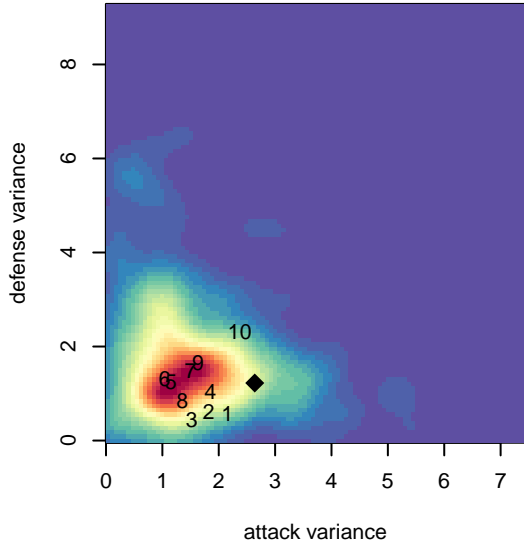

# FC Tacoma Blue G02

FC Tacoma  
 Tacoma, WA  
 G02 total strength=460  
 attack=0.32 defense=0.29  
 fall league = PSPL Copa U12  
 spr league = Spr PSPL Classic 2 U12

alt names used:  
 SPARTA 02 (WA)  
 NORTAC FC Tacoma G02 Blue  
 NORTAC SPARTA G02 Blue  
 Sparta 02  
 NORTAC SPARTA G02 (WA)

Venues played:  
 2014 Yakima Mid Summer Classic GU12  
 2014 Kent Cornucopia Cup U12 Gold U12  
 2014 PSPL Copa U12  
 2014 Spr PSPL Classic 2 U12  
 2014 WA Cup GU12 Silver/Bronze U12

**attack and defense variance (black dot)  
relative to other teams  
and top 10 in region**