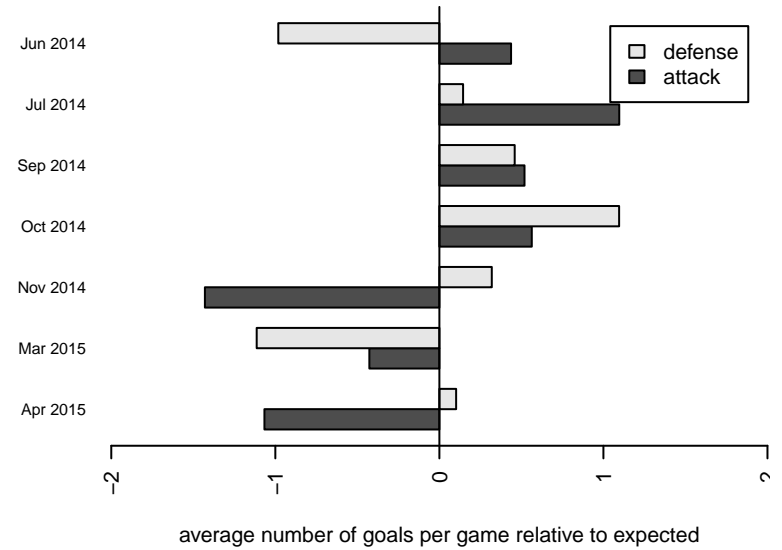

Performance relative to 13 month average