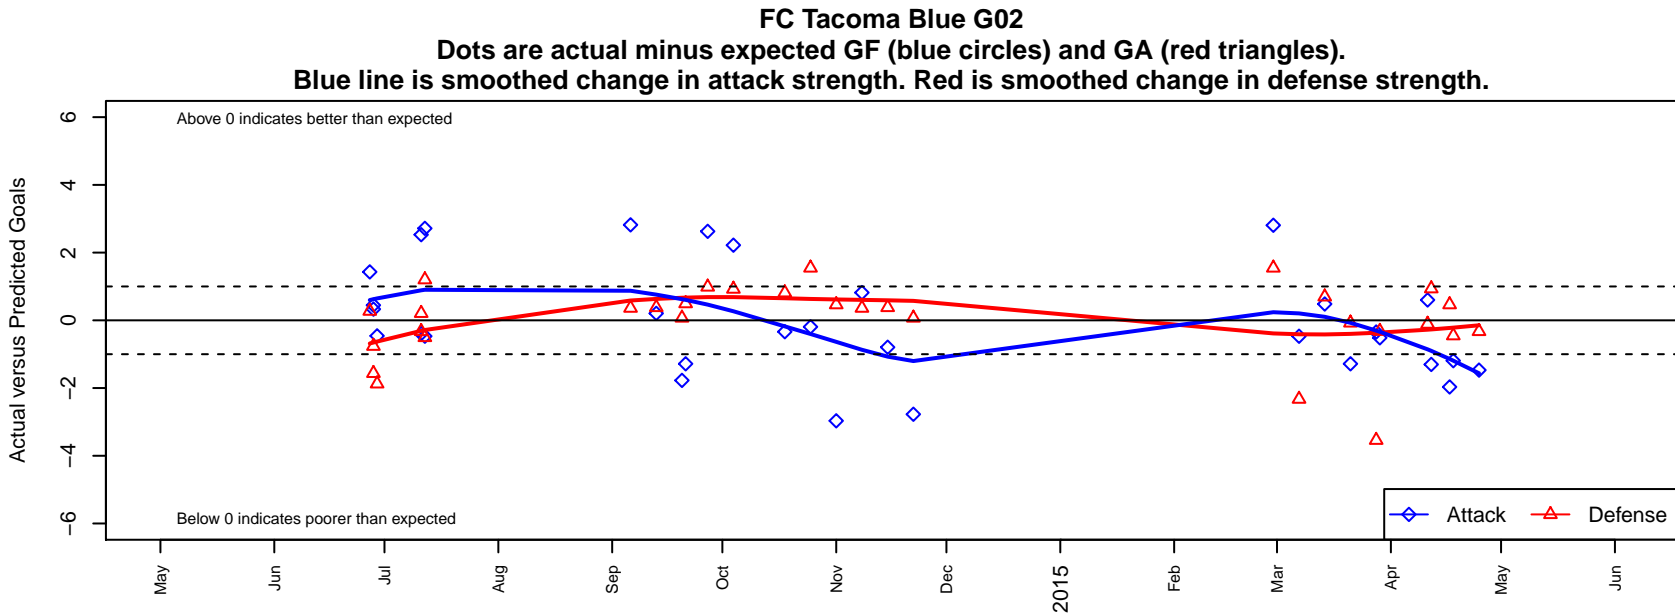

# FC Tacoma Blue G02

FC Tacoma  
 Tacoma, WA  
 G02 total strength=460  
 attack=0.32 defense=0.29  
 fall league = PSPL Copa U12  
 spr league = Spr PSPL Classic 2 U12

alt names used:  
 SPARTA 02 (WA)  
 NORTAC FC Tacoma G02 Blue  
 NORTAC SPARTA G02 Blue  
 Sparta 02  
 NORTAC SPARTA G02 (WA)

Venues played:  
 2014 Yakima Mid Summer Classic GU12  
 2014 Kent Cornucopia Cup U12 Gold U12  
 2014 PSPL Copa U12  
 2014 Spr PSPL Classic 2 U12  
 2014 WA Cup GU12 Silver/Bronze U12

**attack and defense variance (black dot)  
relative to other teams  
and top 10 in region**