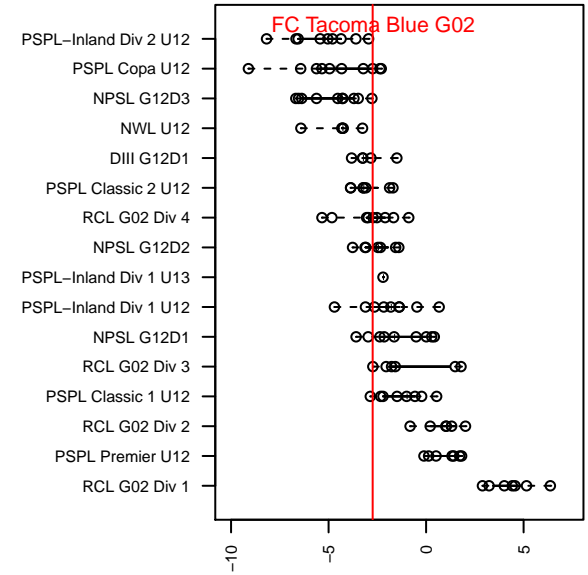

**attack and defense rating
relative to others at age
and all opponents in last 13 months**