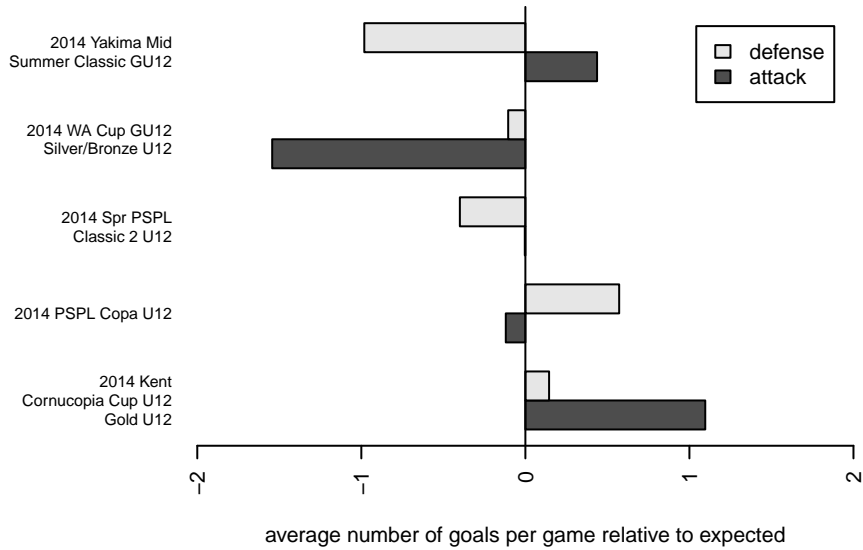

Performance relative to 13 month average